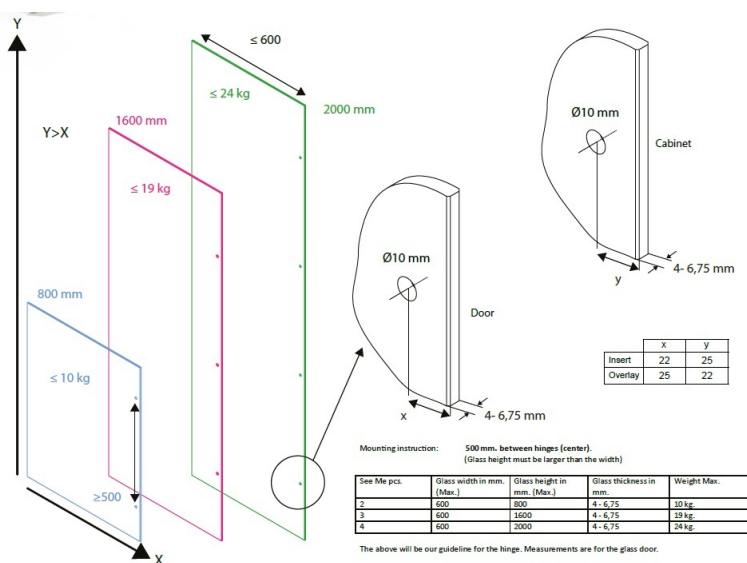

PRODUCT SHEET

Description:

Glass Door Hinge "See Me", Square, Glass/Glass, Alu Finish, 4-6,75mm Glass Thickness, Drilling: $\varnothing 10$ mm, Universal, No, Top or Bottom

Item number:

15.06.271-0

Units	Box	Carton	HS Code	Barcode
Pcs.	10	100	8302100090	
5704866055123				

SISO A/S

Mileparken 11
DK-2740 Skovlunde
Denmark
VAT: DK 24786013

Phone +45 45 830 900

www.siso.dk
siso@siso.dk

Danske Bank
Nytorv Branch
Copenhagen
SWIFT: DABADKKK

Account no.
4180 3112 112936
IBAN Account
DK7230003112112936