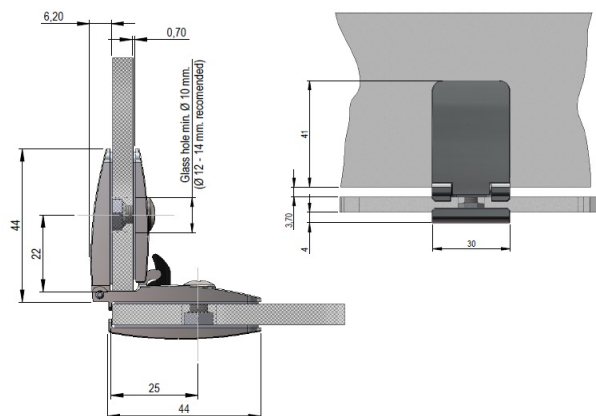

PRODUCT SHEET

Description:

Glass Door Hinge "See Me", Square, Glass/Glass, Alu Finish, 4-6,75mm Glass Thickness, Drilling: $\varnothing 10$ mm, Universal, No, Top or Bottom

Item number:

15.06.271-0

Units	Box	Carton	HS Code	Barcode
Pcs.	10	100	8302100090	
5704866055123				

SISO A/S

Mileparken 11
DK-2740 Skovlunde
Denmark
VAT: DK 24786013

Phone +45 45 830 900

www.siso.dk
siso@siso.dk

Danske Bank
Nytorv Branch
Copenhagen
SWIFT: DABADKKK

Account no.
4180 3112 112936
IBAN Account
DK7230003112112936